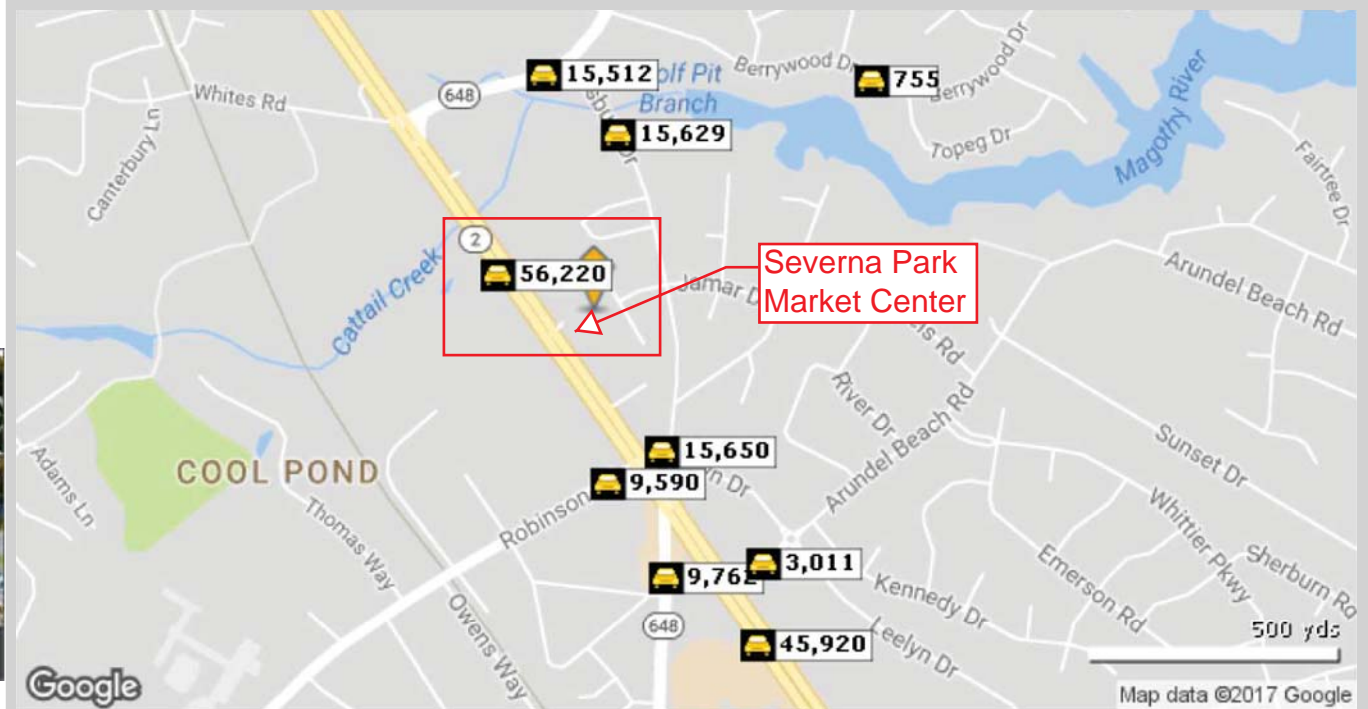

# Severna Park Market Center

Severna Park Market Center has 20% more VPD than Ritchie Highway locations in Severna Park south of Robinson Road

Street	Cross Street	Cross Str Dist	Count Year	Avg Daily Volume	Volume Type	Miles from Subject Prop
1 Governor Ritchie Hwy	Town Neck Rd	0.17 NW	2012	56,356	MPSI	.12
2 Ritchie Hwy	Town Neck Rd	0.17 NW	2016	56,220	MPSI	.12
3 Robinson Rd	Ritchie Hwy	0.02 SW	2016	15,650	MPSI	.18
4 Robinson Rd	Ritchie Hwy	0.03 NE	2016	9,590	MPSI	.19
5 Asbury Dr	Old Annapolis Blvd	0.10 NW	2012	15,629	MPSI	.21
6 Baltimore Annapolis Hwy		0.00	2016	15,512	MPSI	.28
7 Old Annapolis Rd	Kimberly Ct	0.02 S	2016	9,762	MPSI	.31
8 Arundel Beach Rd	Leelyn Dr	0.04 NE	2012	3,011	AADT	.35
9 Berrywood Dr	Harwin Dr	0.04 NW	2016	755	MPSI	.42
10 Governor Ritchie Hwy	Haas Ct	0.07 NW	2012	45,920	MPSI	.43